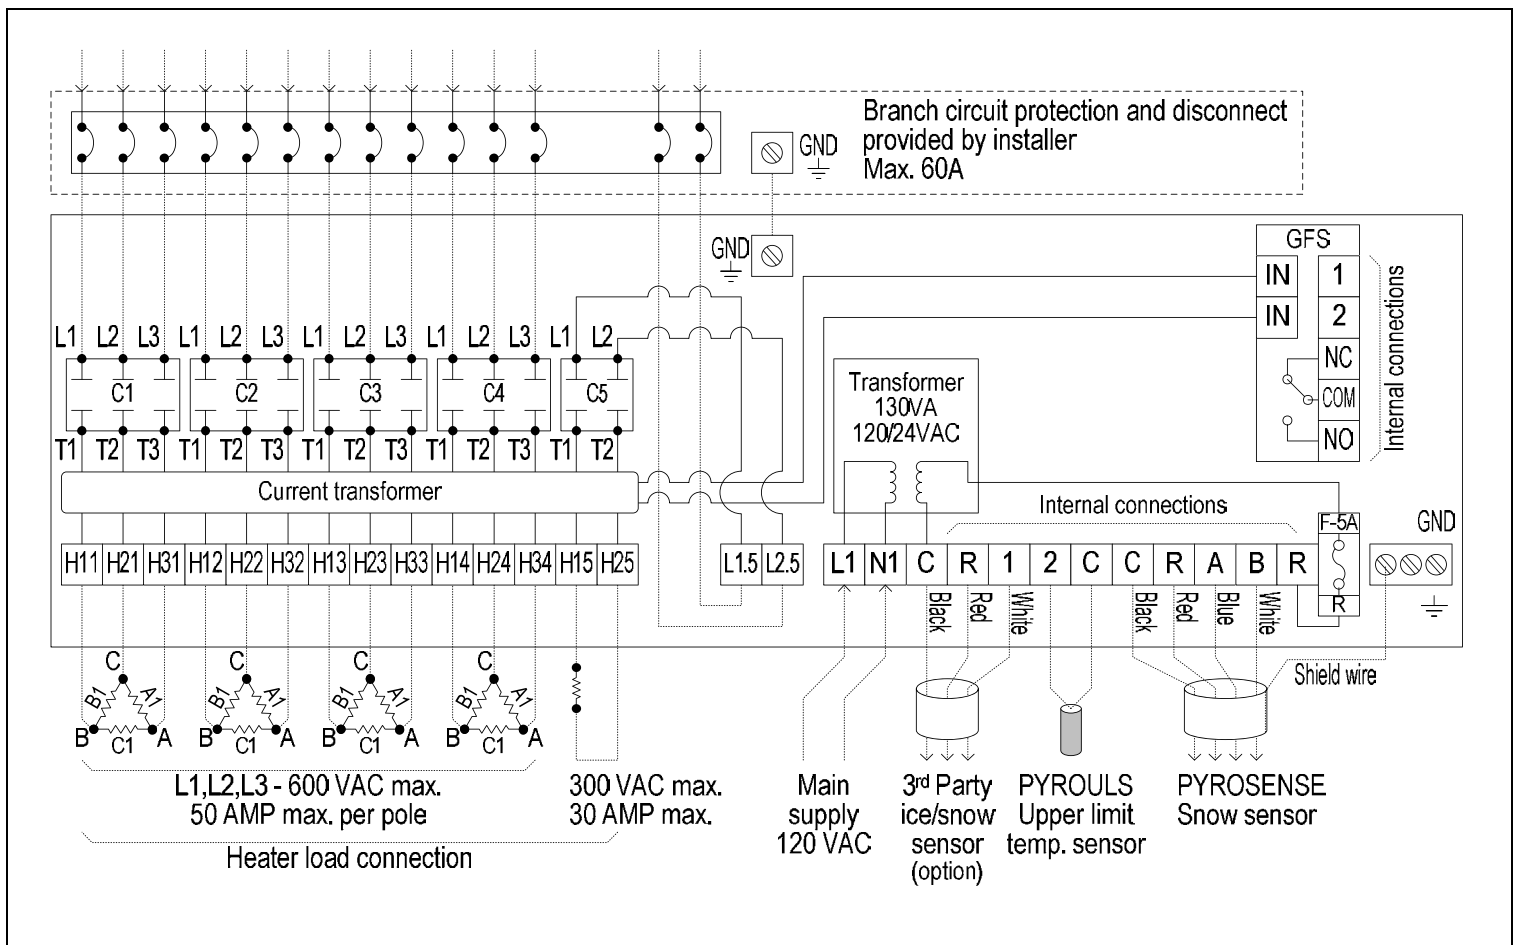

# PYROBOX5 | Power box with 5 contactors (up to 600V & 600A)

## Wiring diagram

The performance specifications are nominal and conform to acceptable industry standards. For applications at conditions beyond these specifications, consult the local Orion EcoTech representative. Orion EcoTech shall not be liable for damages resulting from misapplication or misuse of its products.